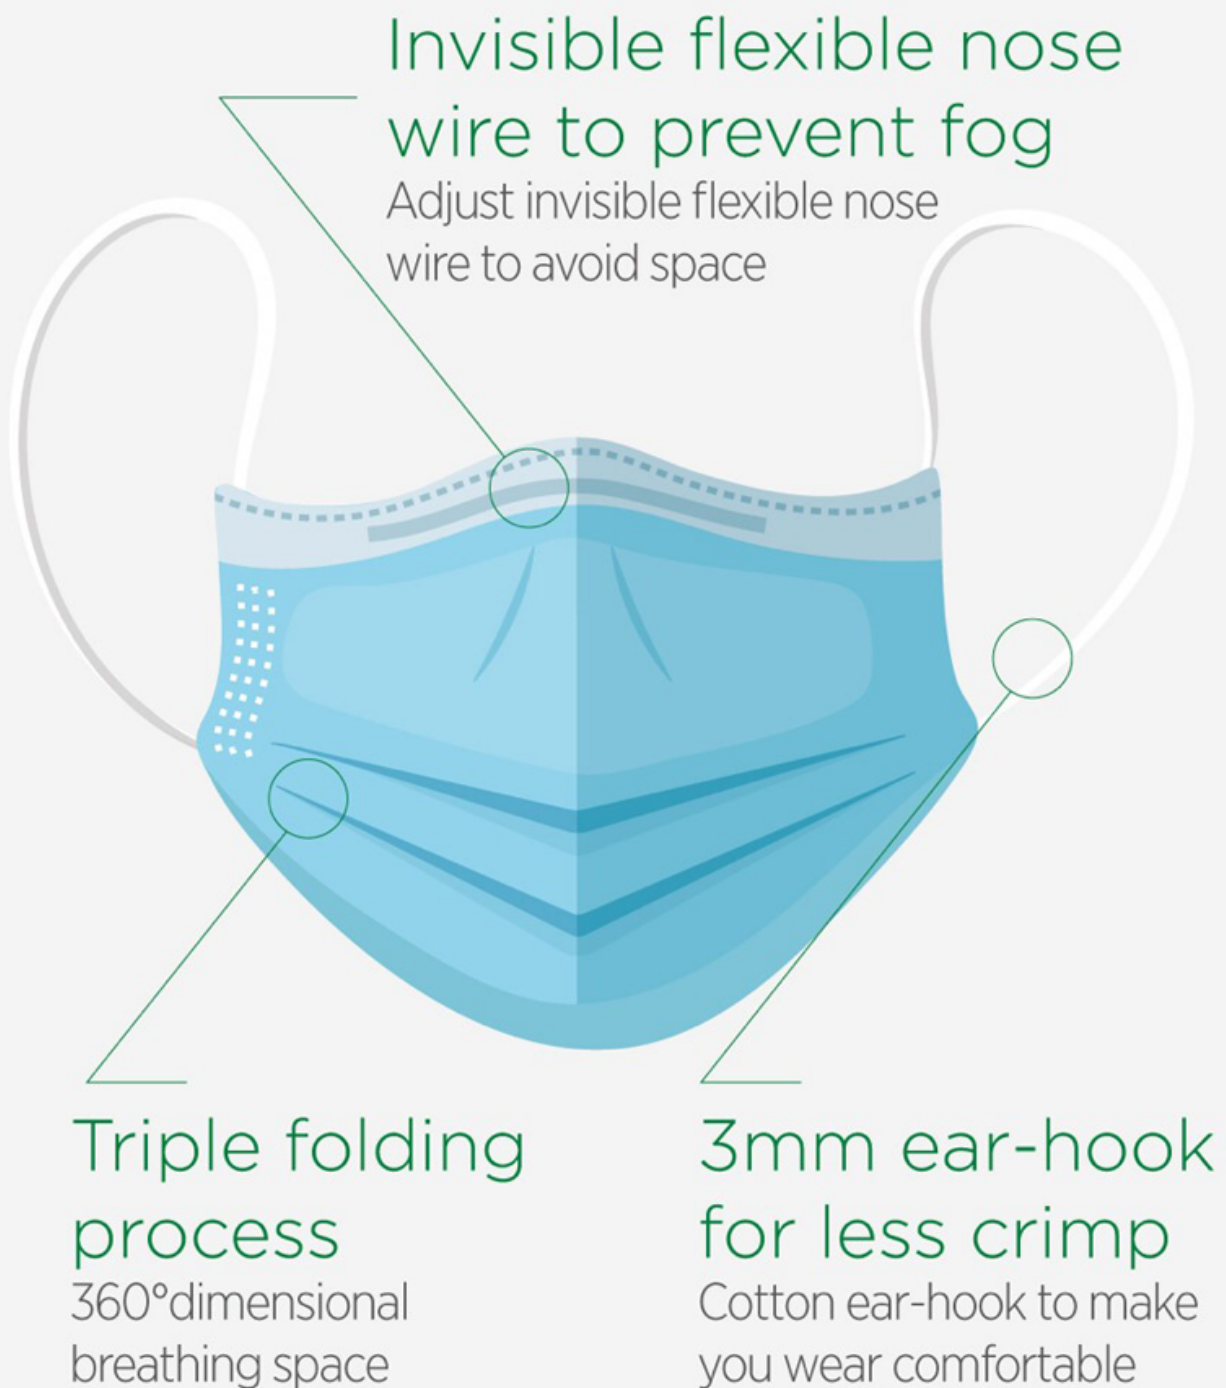

Package

Material: 250g white cardboard

Specification: 80*120*300mm

Quantity: 50Pcs/box

Filtration Layer

HIGH EFFICIENCY, SAFE & RELIABLE

WEAR PROPERLY FOR BETTER PROTECTION

Wash your hands before wearing the mask. Gently hold the mask on both sides and unfold it, with the raised side out.

Fit the mask over the face and wrap the rope around both ears.

Pull up and down the edge of the mask, so that it fully covers the chin.

Precautions:

1. The mask is disposable, and cannot be washed and reused.
2. Do not use if the packing is broken.
3. Use it carefully for those who are allergic to non-woven fabrics
4. Please refer to the instructions before use.